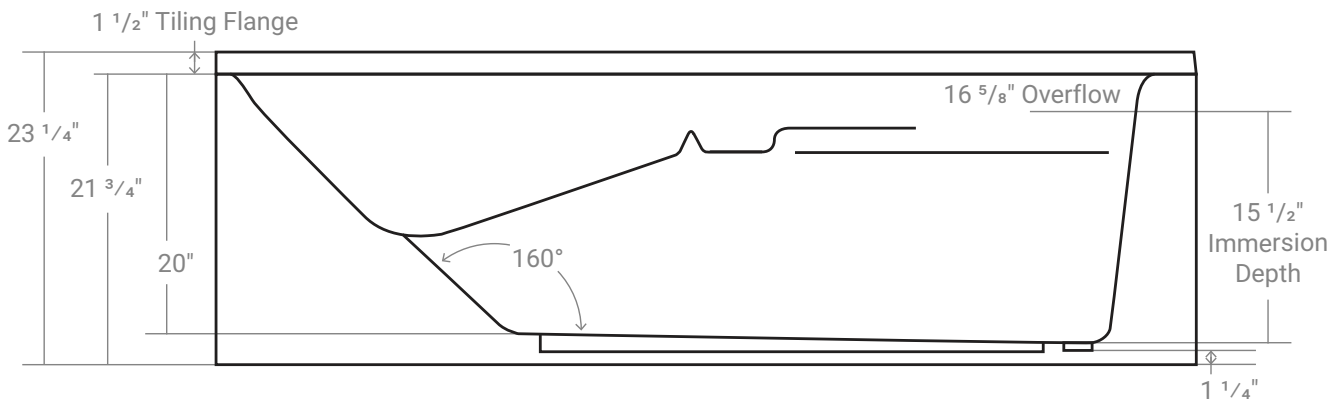

Lady Rotterdam Pure 7236

Product # LH: 41291P | RH: 41292P

72" x 36" x 21 3/4" | Immersion Depth: 15 1/2"

Product Specifications

- 100% Acrylic with fiberglass & wood reinforcement
- Integral tiling flange
- Leveling feet included
- Backrest angle: 160°
- End drain
- Drain hole: 2"
- Weight: approx. 72 lbs
- Water capacity: approx. 57 US gallons
- 1 Year limited manufacturer's warranty included

Design Features

- Available in both left hand & right hand
- Gently slopping lumbar support
- Textured bottom

Available Upgrades

- Water and or air jetting system
- Comfortwarm™ heated lumbar/backrest
- Removal of the apron
- Chromotherapy
- Pure bubbles
- Wood apron