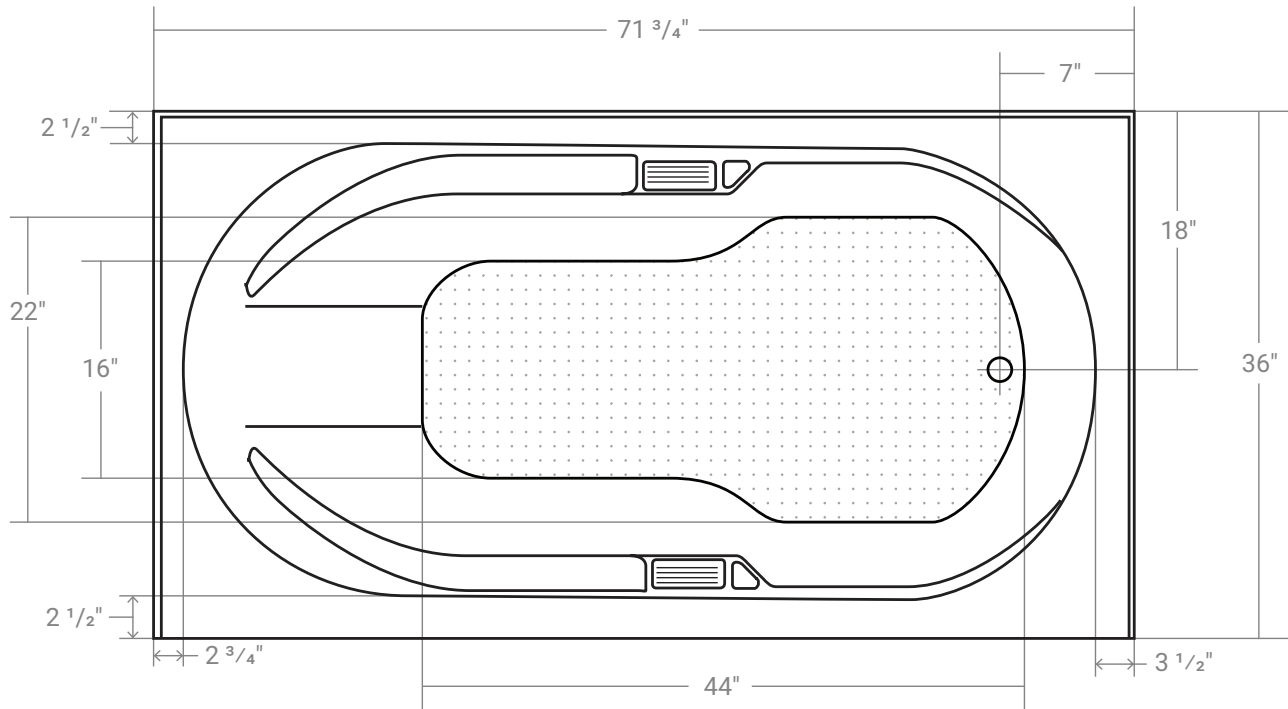

Lady Rotterdam Pure 7236

Product # LH: 41291P | RH: 41292P

72" x 36" x 21 3/4" | Immersion Depth: 15 1/2"

Product Specifications

- 100% Acrylic with fiberglass & wood reinforcement
- Integral tiling flange
- Leveling feet included
- Backrest angle: 160°
- End drain
- Drain hole: 2"
- Weight: approx. 72 lbs
- Water capacity: approx. 57 US gallons
- 1 Year limited manufacturer's warranty included

Design Features

- Available in both left hand & right hand
- Gently slopping lumbar support
- Textured bottom

Available Upgrades

- Water and or air jetting system
- Comfortwarm™ heated lumbar/backrest
- Removal of the apron
- Chromotherapy
- Pure bubbles
- Wood apron