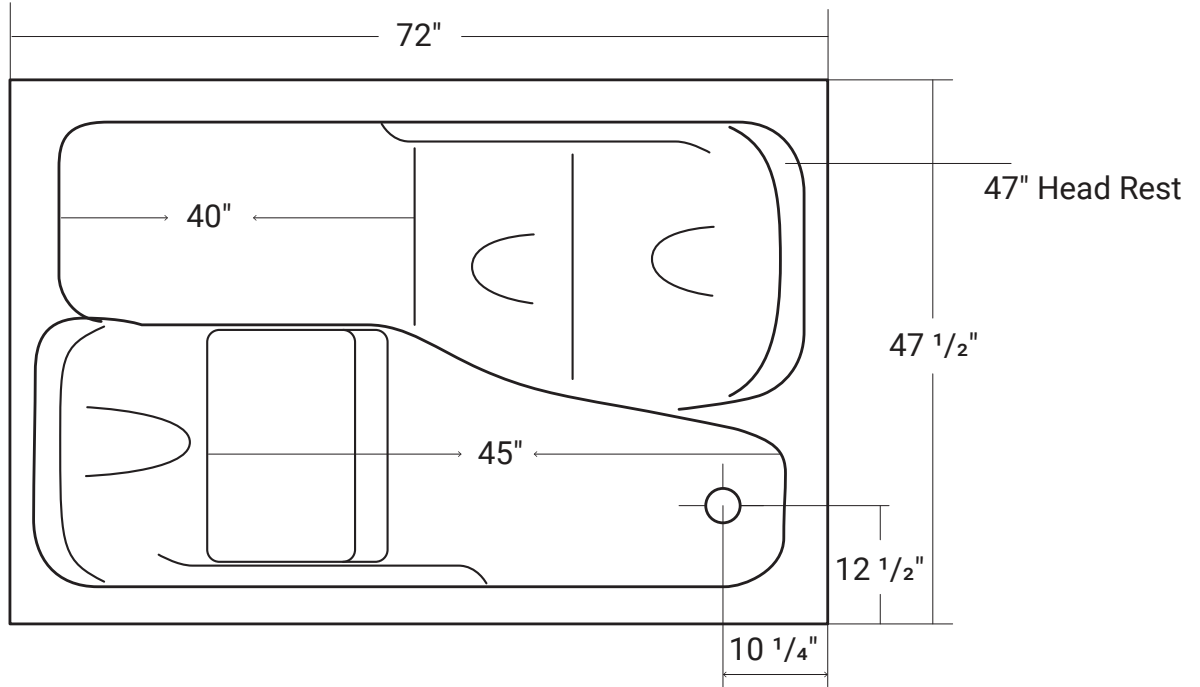

Acritec Industries Corp.

27049 Gloucester Way
Langley, B.C. V4W 3Y3

Tel: 604.607.0856

Fax: 604.607.0857

Email: info@acritec.com

Website: www.acritec.com

In keeping with our policy of continuing product improvement, Acritec Industries Corp. reserves the right to change product specifications without notice.

Important

*While we strive to provide accurate measurements for our customers, sometimes mistakes happen. Our goal is to help things run smoothly from shipment to installation, so if you notice any errors in our spec sheets, please let us know.

Our products are handmade & hand finished so you can expect a tolerance of $\pm \frac{1}{4}$ " on all measurements. We strongly recommend waiting until your ordered product is on-site before attempting any rough-in carpentry or plumbing.

If you want to verify any of our measurements, please feel free to call or email us.

*Drawings are not to scale