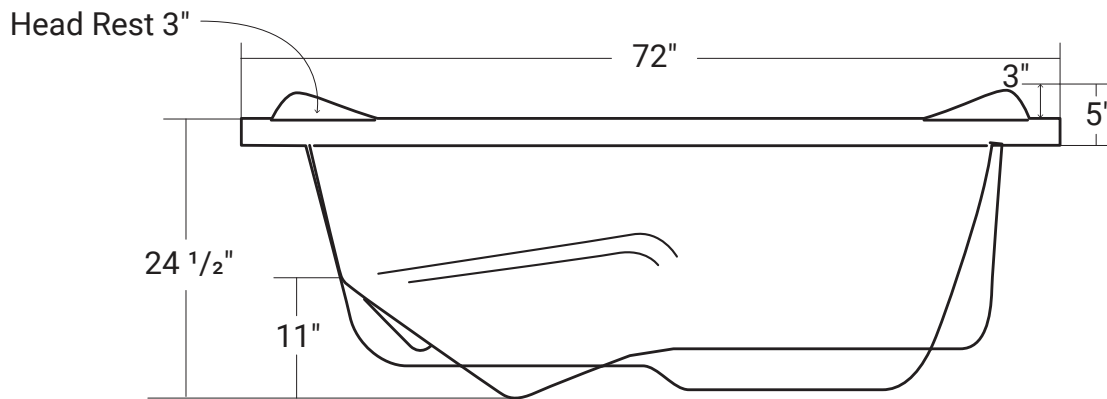

Acritec Industries Corp.

27049 Gloucester Way
Langley, B.C. V4W 3Y3

Tel: 604.607.0856

Fax: 604.607.0857

Email: info@acritec.com

Website: www.acritec.com

In keeping with our policy of continuing product improvement, Acritec Industries Corp. reserves the right to change product specifications without notice.

Important

*While we strive to provide accurate measurements for our customers, sometimes mistakes happen. Our goal is to help things run smoothly from shipment to installation, so if you notice any errors in our spec sheets, please let us know.

Our products are handmade & hand finished so you can expect a tolerance of $\pm \frac{1}{4}$ " on all measurements. We strongly recommend waiting until your ordered product is on-site before attempting any rough-in carpentry or plumbing.

If you want to verify any of our measurements, please feel free to call or email us.

*Drawings are not to scale