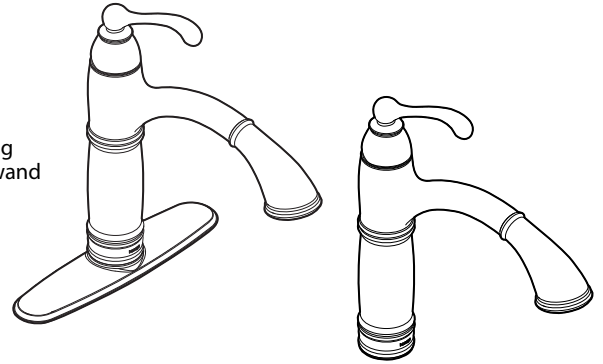

OPERATION

- Lever style handle
- Operates with less than 5 lbs. of force
- Operates in spray or stream mode in the pullout or retracted position

FLOW

- Flow is limited to 1.5 gpm (5.7 L/min) at 60 psi

CARTRIDGE

- 1255™ Duralast™ cartridge for Single-Handle Faucets
- Engineered polymers, non-ferrous and stainless steel materials

STANDARDS

- Third party certified to IAPMO Green ASME A112.18.1/CSA B-125.1 and all applicable requirements referenced therein including NSF 61/9 & 372
- Meets CalGreen and Georgia SB370 requirements
- Complies with California Proposition 65 and with the Federal Safe Drinking Water Act
- The backflow protection system in the device consists of two independently operating check valves, a primary and a secondary which prevent backflow

- **ADA** for lever handle

WARRANTY

- Lifetime limited warranty against leaks, drips and finish defects to the original consumer purchaser
- 5 year warranty if used in commercial installation

Specifications

BRANTFORD™ Single Handle Pullout Kitchen Faucet

Model: 7295 series

NOTE: THIS FAUCET IS DESIGNED TO BE
INSTALLED THRU 1, 2 OR 3 HOLES, 1-1/2"
(38mm) MIN. DIA.