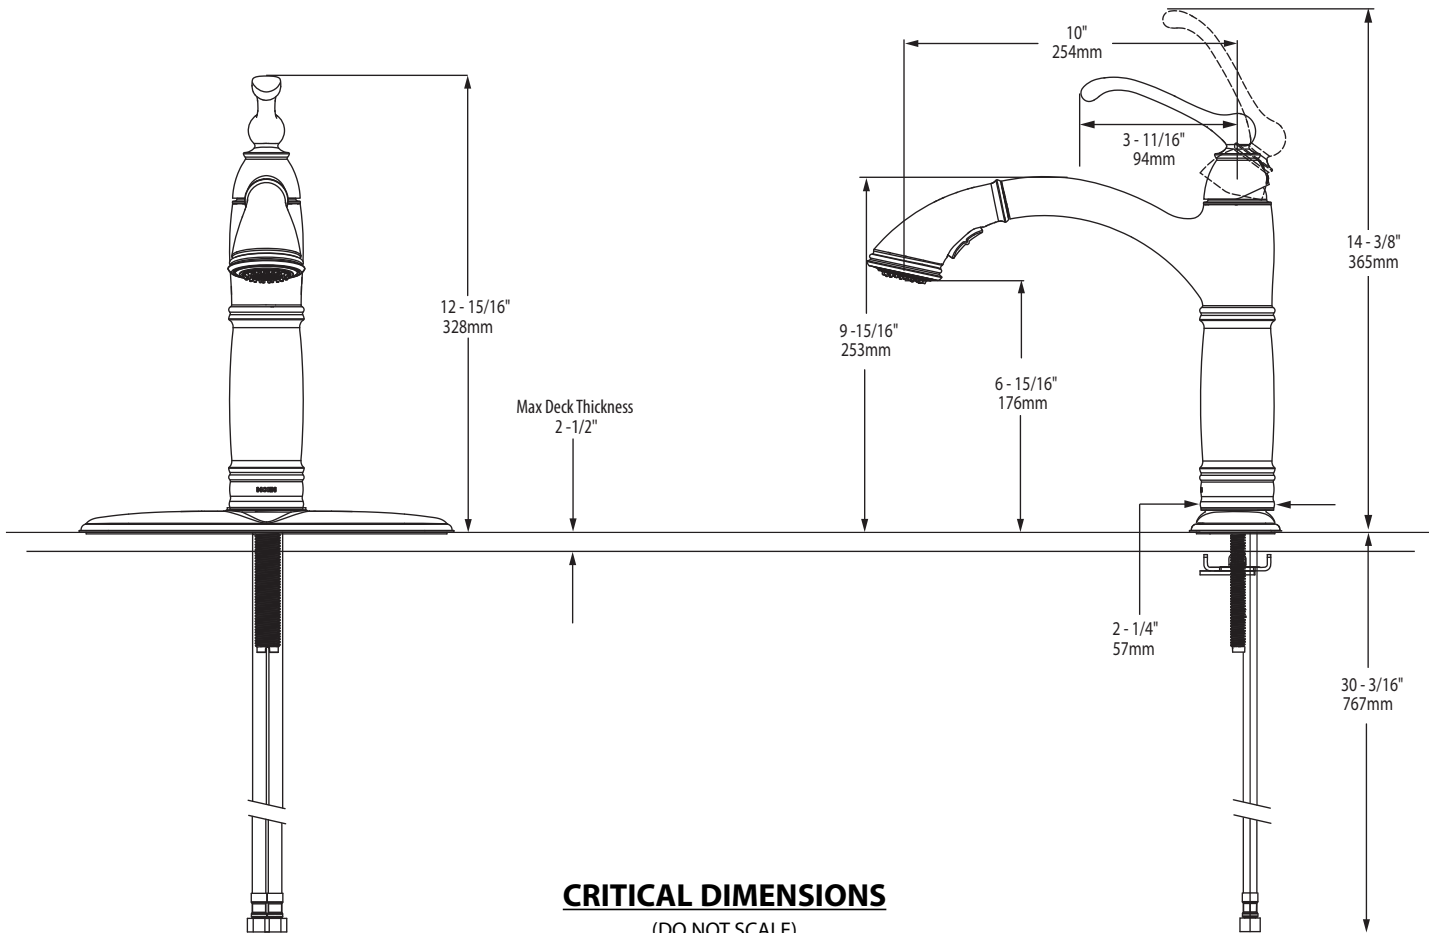

Buy it for looks. Buy it for life.®

**DESCRIPTION**

- Reflex® System offer smooth operation, easy movement and secure docking
- Metal construction with various finishes identified by suffix
- Pullout spray with 68" braided hose with Duralock™ Quick Connect installation
- 3/8" compression connections will accept standard ball nose connection for 3/8" tubing
- High arc spout provides height and reach to fill or clean large pots while the pullout wand provides the maneuverability for cleaning and rinsing 100° spout rotation

**CARTRIDGE**

- 1255™ Duralast™ cartridge for Single-Handle Faucets
- Engineered polymers, non-ferrous and stainless steel materials

**STANDARDS**

- Third party certified to IAPMO Green ASME A112.18.1/CSA B-125.1 and all applicable requirements referenced therein including NSF 61/9 & 372
- Meets CalGreen and Georgia SB370 requirements
- Complies with California Proposition 65 and with the Federal Safe Drinking Water Act
- The backflow protection system in the device consists of two independently operating check valves, a primary and a secondary which prevent backflow

## BRANTFORD™ Single Handle Pullout Kitchen Faucet

**Model:** 7295 series

**NOTE:** THIS FAUCET IS DESIGNED TO BE  
INSTALLED THRU 1, 2 OR 3 HOLES, 1-1/2"  
(38mm) MIN. DIA.

FOR MORE INFORMATION CALL: 1-800-BUY-MOEN  
[www.moen.com](http://www.moen.com)