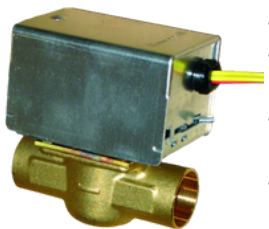

APRIL SPECIALS

THIS MONTH ONLY!

OFFERS VALID APRIL 1ST - 30TH, 2021 ACROSS BC
WHILE SUPPLIES LAST

Irritrol

I-PRO 4" POP-UP SPRAY HEAD

- male-threaded riser
- heavy-duty, stainless steel retraction spring
- side and bottom inlets on 6" & 12" models
- sturdy & robust, textured body
- pressure-activated seal with lubricant additive
- ratcheting riser
- retrofittable riser

\$12.00
REBATE
PER CASE
(qty 50)

463-2115

Honeywell

T-1 PRO NON-PROGRAMMABLE THERMOSTAT

- push-button control
- easy to read display
- 24 vac systems; gas, oil, electric warm air; hot water coil; gas, oil, electric hydronic; or steam / gravity systems
- up to 1 heat or 1 cool conventional systems

\$35.99

397-1972

Honeywell

3/4 SWEAT ZONE VALVE

- manual opener
- compact construction
- complete powerhead
- actuator motor

397-3025

\$68.99

Milwaukee

6" TORCH W/ NITRUS CARBIDE 1PK

- unique carbide blend for 3X life
- cuts more hard cast and soil pipe
- cuts through these additional materials and more: black pipe, angle iron, stainless steel, high strength alloys, rebar