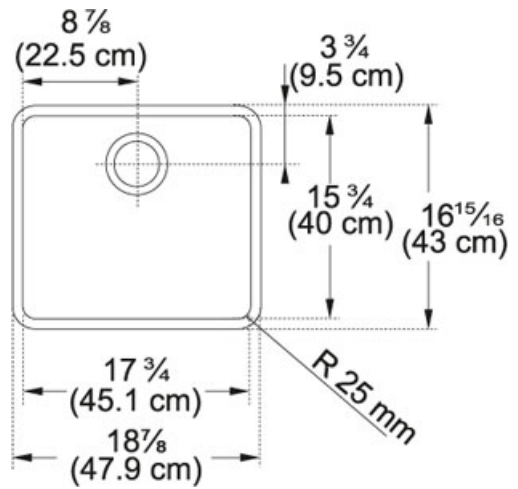

Kubus KBX110-18 Stainless Steel | 122.0055.357

FAMILY : **Sinks** | SERIES : **Kubus** | MODEL : **KBX110-18** | FINISH : **Stainless Steel** | INSTALLATION TYPE : **Undermount**

TECHNICAL DATA

Gauge	18
Cabinet Size	24"
Waste Outlet Diameter	3 1/2"
Faucet Hole	None
Length overall	18 7/8"
Width overall	16 15/16"
Length of large bowl	17 3/4"
Width of large bowl	15 3/4"
Depth of large bowl	9 1/16"
Number of Bowls	1
Cutout Length	17 11/16"
Cutout Width	15 3/4"
Cut-Out Template	Yes
Type of Material	STAINLESS-STEEL

FAMILY : **Sinks** | SERIES : **Kubus** | MODEL : **KBX110-18** | FINISH : **Stainless Steel** | INSTALLATION TYPE : **Undermount**

SUGGESTED PRODUCTS

119.0068.281

112.0039.150

112.0079.835
